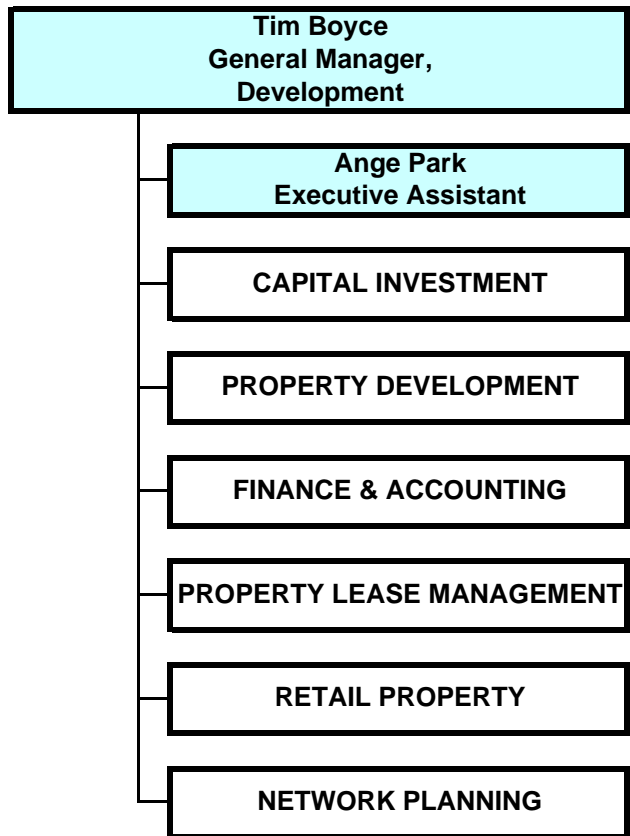

**COLES GROUP PROPERTY
DEPARTMENT STRUCTURES**

Property Leadership Team:

Tim Boyce	General Manager, Development
Nicole Bone	National Manager, Lease Management
Garry Indovino	National Manager, Finance & Administration
Phil Atkins	Regional Manager - QLD/WA
Rosemary Condrón-Calic	Regional Manager - NSW/ACT
Tim Wilson	Regional Manager - VIC/TAS/SA
Sam Pinchbeck	National Manager - Everyday Needs
Michael Biviano	National Manager - Target & Officeworks
Anthony Pollock	National Manager, Capital Investment
Tom Angliss	National Manager, Property Development
Euan Brown	Network Planning Manager
John Reginato	Senior Solicitor - Property Development

NOTE: The Property Legal Services team support both the Retail Property Delivery and Finance and Operations divisions.